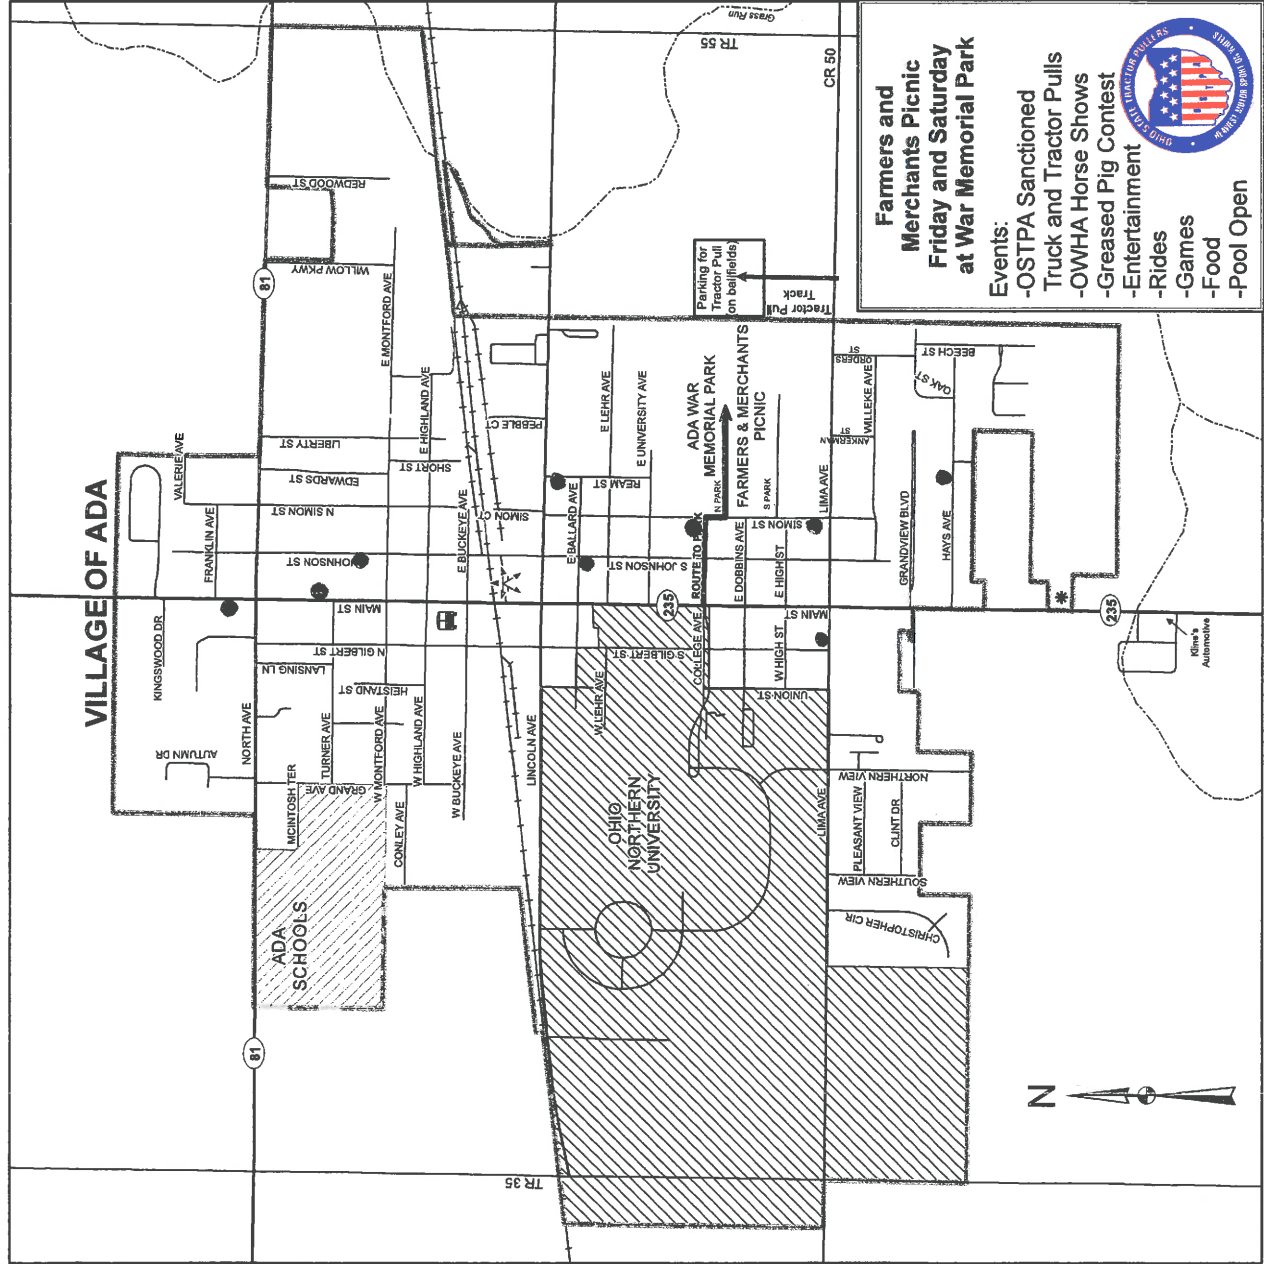

# ADA, OHIO

### August 8, 9, & 10

Sale Days:

● All Three Days

★ Cic Tent in Railroad Park

🌳 New Leaf Garden Center

☑ Four Seasons

Be sure to visit these sales, just outside Ada!

Printed: August, 2013  
HJW, Ada CIC

0 1 2 3 4 5 Miles

Turn over to see sale addresses

**Farmers and Merchants Picnic at War Memorial Park**

- Events:
- OSTPA Sanctioned Truck and Tractor Pulls
  - OWHA Horse Shows
  - Greased Pig Contest
  - Entertainment
  - Rides
  - Games
  - Food
  - Pool Open

Liberty Township, North of Village of Ada			Thursday	Friday	Saturday
12	New Leaf Garden Center	0395 St Rt 235, Ada	✓	✓	✓
13	Wilbur Willeke	1439 St. Rt. 235, Ada	✓	✓	✓
14	Kim Gerding	0045 Twp. Rd. 55, Ada	✓	✓	✓