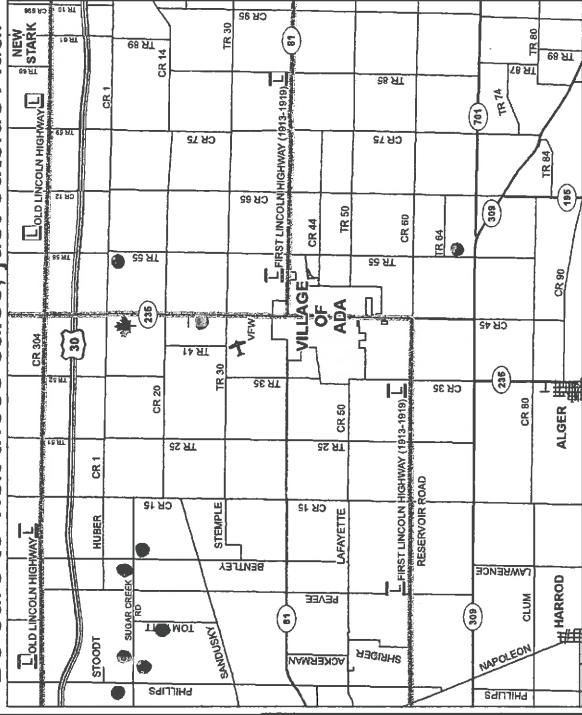

# ADA, OHIO

### August 8, 9, & 10

Sale Days:

● All Three Days

★ Cic Tent in Railroad Park

🌳 New Leaf Garden Center

☑ Four Seasons

Be sure to visit these sales, just outside Ada!

Printed: August, 2013  
HJW, Ada CIC

2018

Ada Area Lincoln Highway Buy Way Yard Sales

August 9th, 10th & 11th

Sales sites and dates

Village of Ada Northeast Section			Thursday	Friday	Saturday
1	Mark Hilan	508 N. Main St.	✓	✓	✓
2	Michelle Peirce	427 N. Johnson St.	✓	✓	✓

Village of Ada Northwest Section			Thursday	Friday	Saturday
3	Lila Pifer	607 N. Main St.	✓	✓	

Village of Ada Southeast Section			Thursday	Friday	Saturday
	Pick up sale maps, courtesy of Ada CIC & Ada Area Chamber of Commerce				
4		S. Main St. in front of Railroad Park	✓	✓	✓
5	Ed Steinberger	216 E. College Ave.	✓	✓	✓
6	Cathy Cole	301 S. Johnson St.	✓	✓	✓
7	John Jackson	332 Hays Ave.	✓	✓	✓
8	Jamie Hunsicker	211 Ream St.	✓	✓	✓
9	Melody Allen	815 S. Simon		✓	✓