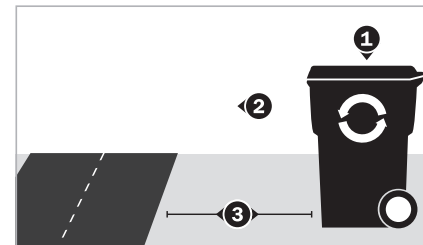

☐ **Holidays:** If your scheduled collection day falls on or after the holiday, collection will be delayed one day during that week.

CURBSIDE GUIDELINES:

- All waste must be bagged before placing in trash container.
- Place containers at the curb on Monday nights after 6 p.m. for Tuesday morning pick-up.
- Bulk item pickup must be scheduled 48 hours in advance by calling Rumpke at 1-800-828-8171. **All upholstered items must be wrapped in plastic when set at the curb.**
- Remove containers from curb within 24 hours of collection.
- Refer to the Village website, adaoh.org for more details.

CART PLACEMENT

- Place items inside the cart and close the lid.
- Face the opening toward the street (face handle away).
- Place cart within 3 ft. of the street and 3 ft. from obstructions such as vehicles, light poles and mail boxes.

Recycling Questions? 1-800-828-8171 | www.rumpke.com